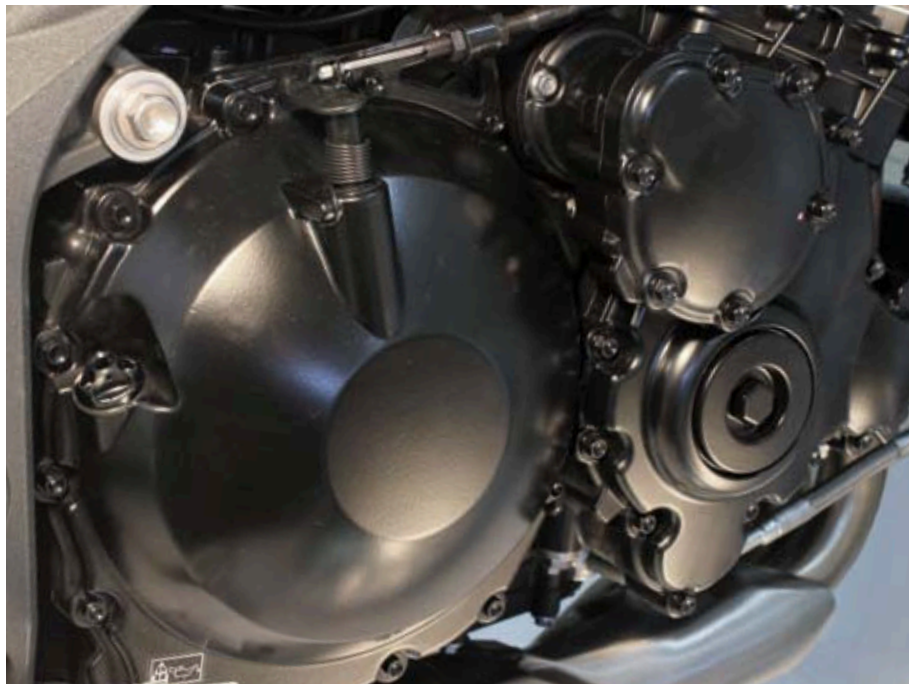

MOD. YEAR	TIPO MINIKIT	TYPE MINIKIT	COD.	COLOURS	N° PCS	EURO
Multistrada 1200 10-11	cupolino	Windshield	DUCMULTISTR01-	OR-K-R-B-N	6	8,14
	tappo serbatoio	Gas cap	DUCMULTISTR02-	OR-K-R-B-N	6	11,76
	parafango ant. e post.	Front and rear fender	DUCMULTISTR03-	OR-K-R-B-N	9	21,19
	carter motore	Crankcase	DUCMULTISTR04-	OR-K-R-B-N	43	77,36
	carene e puntale	Belly pan and fairings	DUCMULTISTR05-	OR-K-R-B-N	38	77,99
HONDA						
SH 125/150 01-04	tipo A	Screw kit type A	KITSH125-15001-	OR-K-R-B-N	11	23,90
	tipo B	Screw kit type B	KITSH125-15002-	OR-K-R-B-N	12	24,90
	tipo C	Screw kit type C	KITSH125-15003-	OR-K-R-B-N	23	95,11
SH 125/150 05-11	tipo A	Screw kit type A	SH125/1500501-	OR-K-R-B-N	11	23,89
	tipo B	Screw kit type B	SH125/1500502-	OR-K-R-B-N	16	32,24
	tipo C	Screw kit type C	SH125/1500503-	OR-K-R-B-N	25	103,30
SH 300 07-11	tipo A	Screw kit type A	KITSH30007-	OR-K-R-B-N	24	56,77
	tipo B	Screw kit type B	KITSH3000701-	OR-K-R-B-N	22	44,87
	tipo C	Screw kit type C	KITSH3000702-	OR-K-R-B-N	17	67,32
CRF 250 10-11	Carter motore	Crankcase	CRF25001-	OR-K-R-B-N	41	103,98
	Plastiche	Covers	CRF25002-	OR-K-R-B-N	19	33,94
	Pattino guidacatena	Chain cover	CRF25003-	OR-K-R-B-N	5	15,40
	TITANIO-ERGAL per corona posteriore	TITANIUM & ERGAL for rear sproket	CRF25004-	OR-K-R-B-N	12	82,31
	TITANIO per disco freno posteriore	TITANIUM for rear brake disc	CRF25005-		8	77,10
	TITANIO per disco freno anteriore	TITANIUM for front brake disc	CRF25007-		12	115,64
	TITANIO per piedini forcella	TITANIUM for fork feet	CRF25008-		4	61,99
	TITANIO pinza freno ant.	TITANIUM for brake caliper	CRF25009-		2	30,99
	TITANIO piastre forcella	TITANIUM for triple clamps	CRF25010-		8	133,46
	TITANIO attacco manubrio	TITANIUM for handlebar	CRF25011-		4	57,27

SH 125/150 01-04

KIT A: Maniglione portapacchi, laterali scudo anteriore, paraspruzzi posteriore, carter trasmissione, vaschetta pompa freni / *Rack handle, side shield front, back fender, crankcase, brake's tank*. KIT B: paramarmitta, pedana, sottopedana, retrosterzo / *silent heat guard, platform, down fairing, rear steering*. KIT C: copristerzo, scudo anteriore superiore, copribatteria, carene laterali posteriori, retroscudo anteriore, cassa filtro / *steering cover, front and rear top shield, battery cover, side rear fairing, filter box*.

SH 125/150 05-10

KIT A: Maniglione portapacchi, paraspruzzi posteriore, carter trasmissione, vaschetta pompa freni, copristerzo superiore / *Rack handle, back fender, crankcase, brake's tank, steering upper cover*. KIT B: paramarmitta, scudo anteriore superiore, pedana, carterino sonda lambda, sottopedana, retrosterzo / *silent heat guard, front top shield, platform, lambda probe cover, down fairing, rear steering*. KIT C: copristerzo, scudo anteriore superiore, copribatteria, carene laterali posteriori, retroscudo anteriore, cassa filtro / *steering cover, front and rear top shield, battery cover, side rear fairing, filter box*.

SH 300 07-10