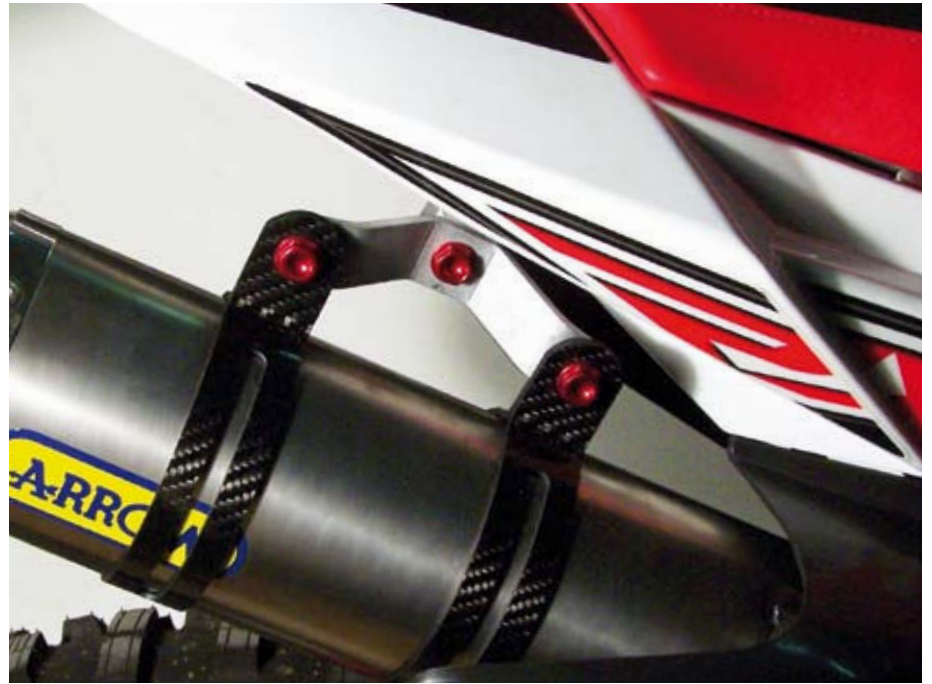

MOD. YEAR	TIPO MINIKIT	TYPE MINIKIT	COD.	COLOURS	N° PCS	EURO
GSR 600 06-11	tappo serbatoio	Gas cap	KTAPSU02-	OR-K-R-B-N	5	7,94
	parafanghi	Fenders	GSR60002-	OR-K-R-B-N	4	8,69
	fianchetti + copriradiatore	Under seat + radiators cover	GSR60003-	OR-K-R-B-N	10	19,69
	carter motore	Crankcase	GSR60004-	OR-K-R-B-N	29	50,06
GSXR 600/750 04-05	carter motore	Crankcase	GSXR600200401-	OR-K-R-B-N	29	59,04
	carena	Fairing	GSXR600200402-	OR-K-R-B-N	12	29,03
	cupolino	Windshield	GSXR600200403-	OR-K-R-B-N	4	8,01
	tappo serbatoio	Gas cap	KTAPSU02-	OR-K-R-B-N	5	7,94
GSXR 600/750 06-07	carter motore	Crankcase	GSXR600K601-	OR-K-R-B-N	28	55,18
	carena	Fairing	GSXR600K602-	OR-K-R-B-N	7	16,94
	parafango ant.	Front fender	GSXR600K603-	OR-K-R-B-N	6	13,47
	fianchetti	Under seat	GSXR600K604-	OR-K-R-B-N	2	4,57
	cupolino	Windshield	GSXR600K605-	OR-K-R-B-N	6	12,05
	tappo serbatoio	Gas cap	KTAPSU02-	OR-K-R-B-N	5	7,94
GSXR 600/750 08-10	carter motore	Crankcase	GSXR600200801-	OR-K-R-B-N	29	60,17
	cupolino	Windshield	GSXR600200802-	OR-K-R-B-N	6	11,92
	carena	Fairing	GSXR600200803-	OR-K-R-B-N	12	18,91
	parafango ant.	Front fender	GSXR600200804-	OR-K-R-B-N	6	13,43
	tappo serbatoio	Gas cap	KTAPSU02-	OR-K-R-B-N	5	7,94
GSXR 600/750 2011	cupolino	Windshield	GSXR600201101-	OR-K-R-B-N		
	carter motore	Crankcase	GSXR600201102-	OR-K-R-B-N		
	tappo serbatoio	Gas cap	GSXR600201103-	OR-K-R-B-N		
	carena	Fairing	GSXR600201104-	OR-K-R-B-N		
	parafango ant. e post.	Front & rear fenders	GSXR600201105-	OR-K-R-B-N		
GSR 750 2011	cupolino	Windshield	GSR75001-	OR-K-R-B-N		
	carter motore	Crankcase	GSR75002-	OR-K-R-B-N		
	tappo serbatoio	Gas cap	GSR75003-	OR-K-R-B-N		
	carena	Fairing	GSR75004-	OR-K-R-B-N		
	parafango ant. e post.	Front & rear fenders	GSR75005-	OR-K-R-B-N		
GSXR 1000 03-04	carter motore	Crankcase	GSXR1000200301-	OR-K-R-B-N	29	61,06
	carena	Fairing	GSXR1000200302-	OR-K-R-B-N	15	33,13
	cupolino	Windshield	GSXR1000200303-	OR-K-R-B-N	12	27,35
	tappo serbatoio	Gas cap	KTAPSU02-	OR-K-R-B-N	5	7,94
GSXR 1000 05-06	carter motore	Crankcase	GSXR1000200501-	OR-K-R-B-N	37	73,93
	carena	Fairing	GSXR1000200502-	OR-K-R-B-N	8	19,30
	cupolino	Windshield	GSXR1000200503-	OR-K-R-B-N	6	12,13
	tappo serbatoio	Gas cap	KTAPSU02-	OR-K-R-B-N	5	7,94
	parafango ant.	Front fender	GSXR1000200505-	OR-K-R-B-N	4	8,98
	sottosella	Under seat	GSXR1000200506-	OR-K-R-B-N	2	4,57